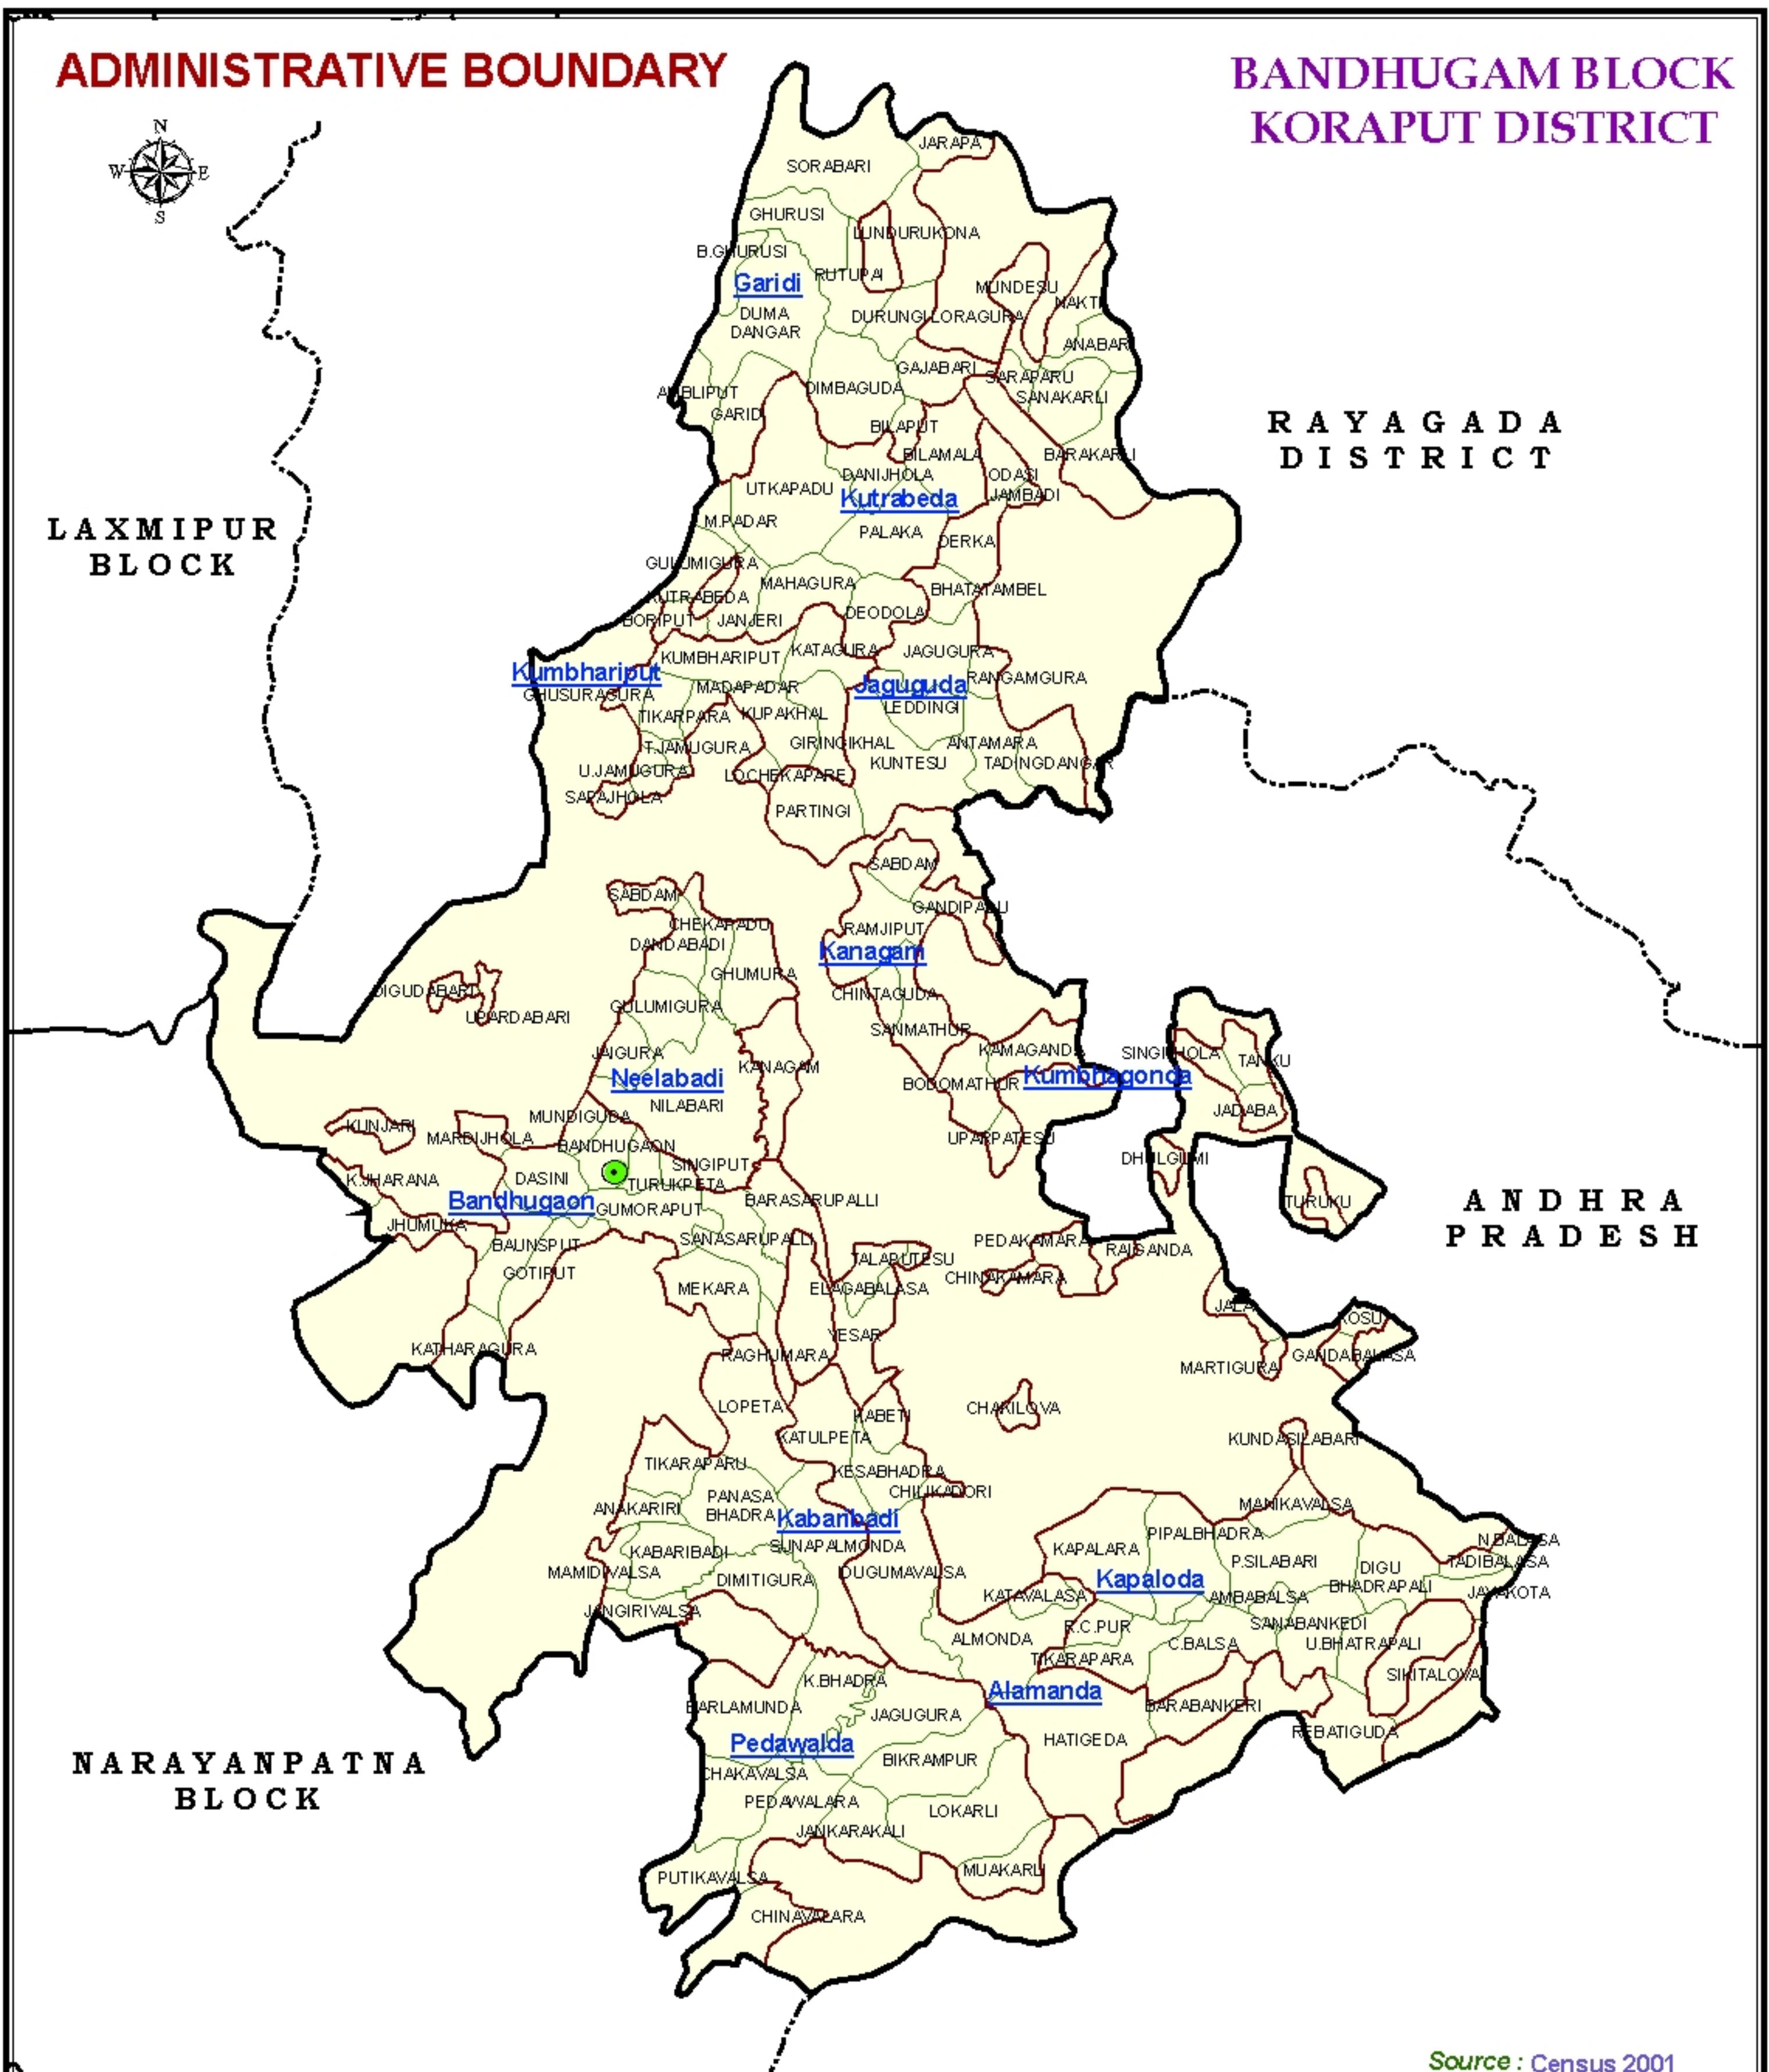

ADMINISTRATIVE BOUNDARY

BANDHUGAM BLOCK KORAPUT DISTRICT

LAXMIPUR
BLOCK

RAYAGADA
DISTRICT

ANDHRA
PRADESH

NARAYANPATNA
BLOCK

Source : Census 2001

| | | | | |
|---------------|----------------|------------------|--|--|
| INDIA | ODISHA | KORAPUT | LEGEND | Prepared by : GISdivision NIC, Bhubaneswar |
| <p>Odisha</p> | <p>Koraput</p> | <p>Bandhugam</p> | <ul style="list-style-type: none"> Block headquarter Block Boundary Gp boundary Village Boundary Kapolada GP Name BODOMATHUR Village Name | <p>SCALE</p> <p>3 1.5 0 3 Kms</p> |